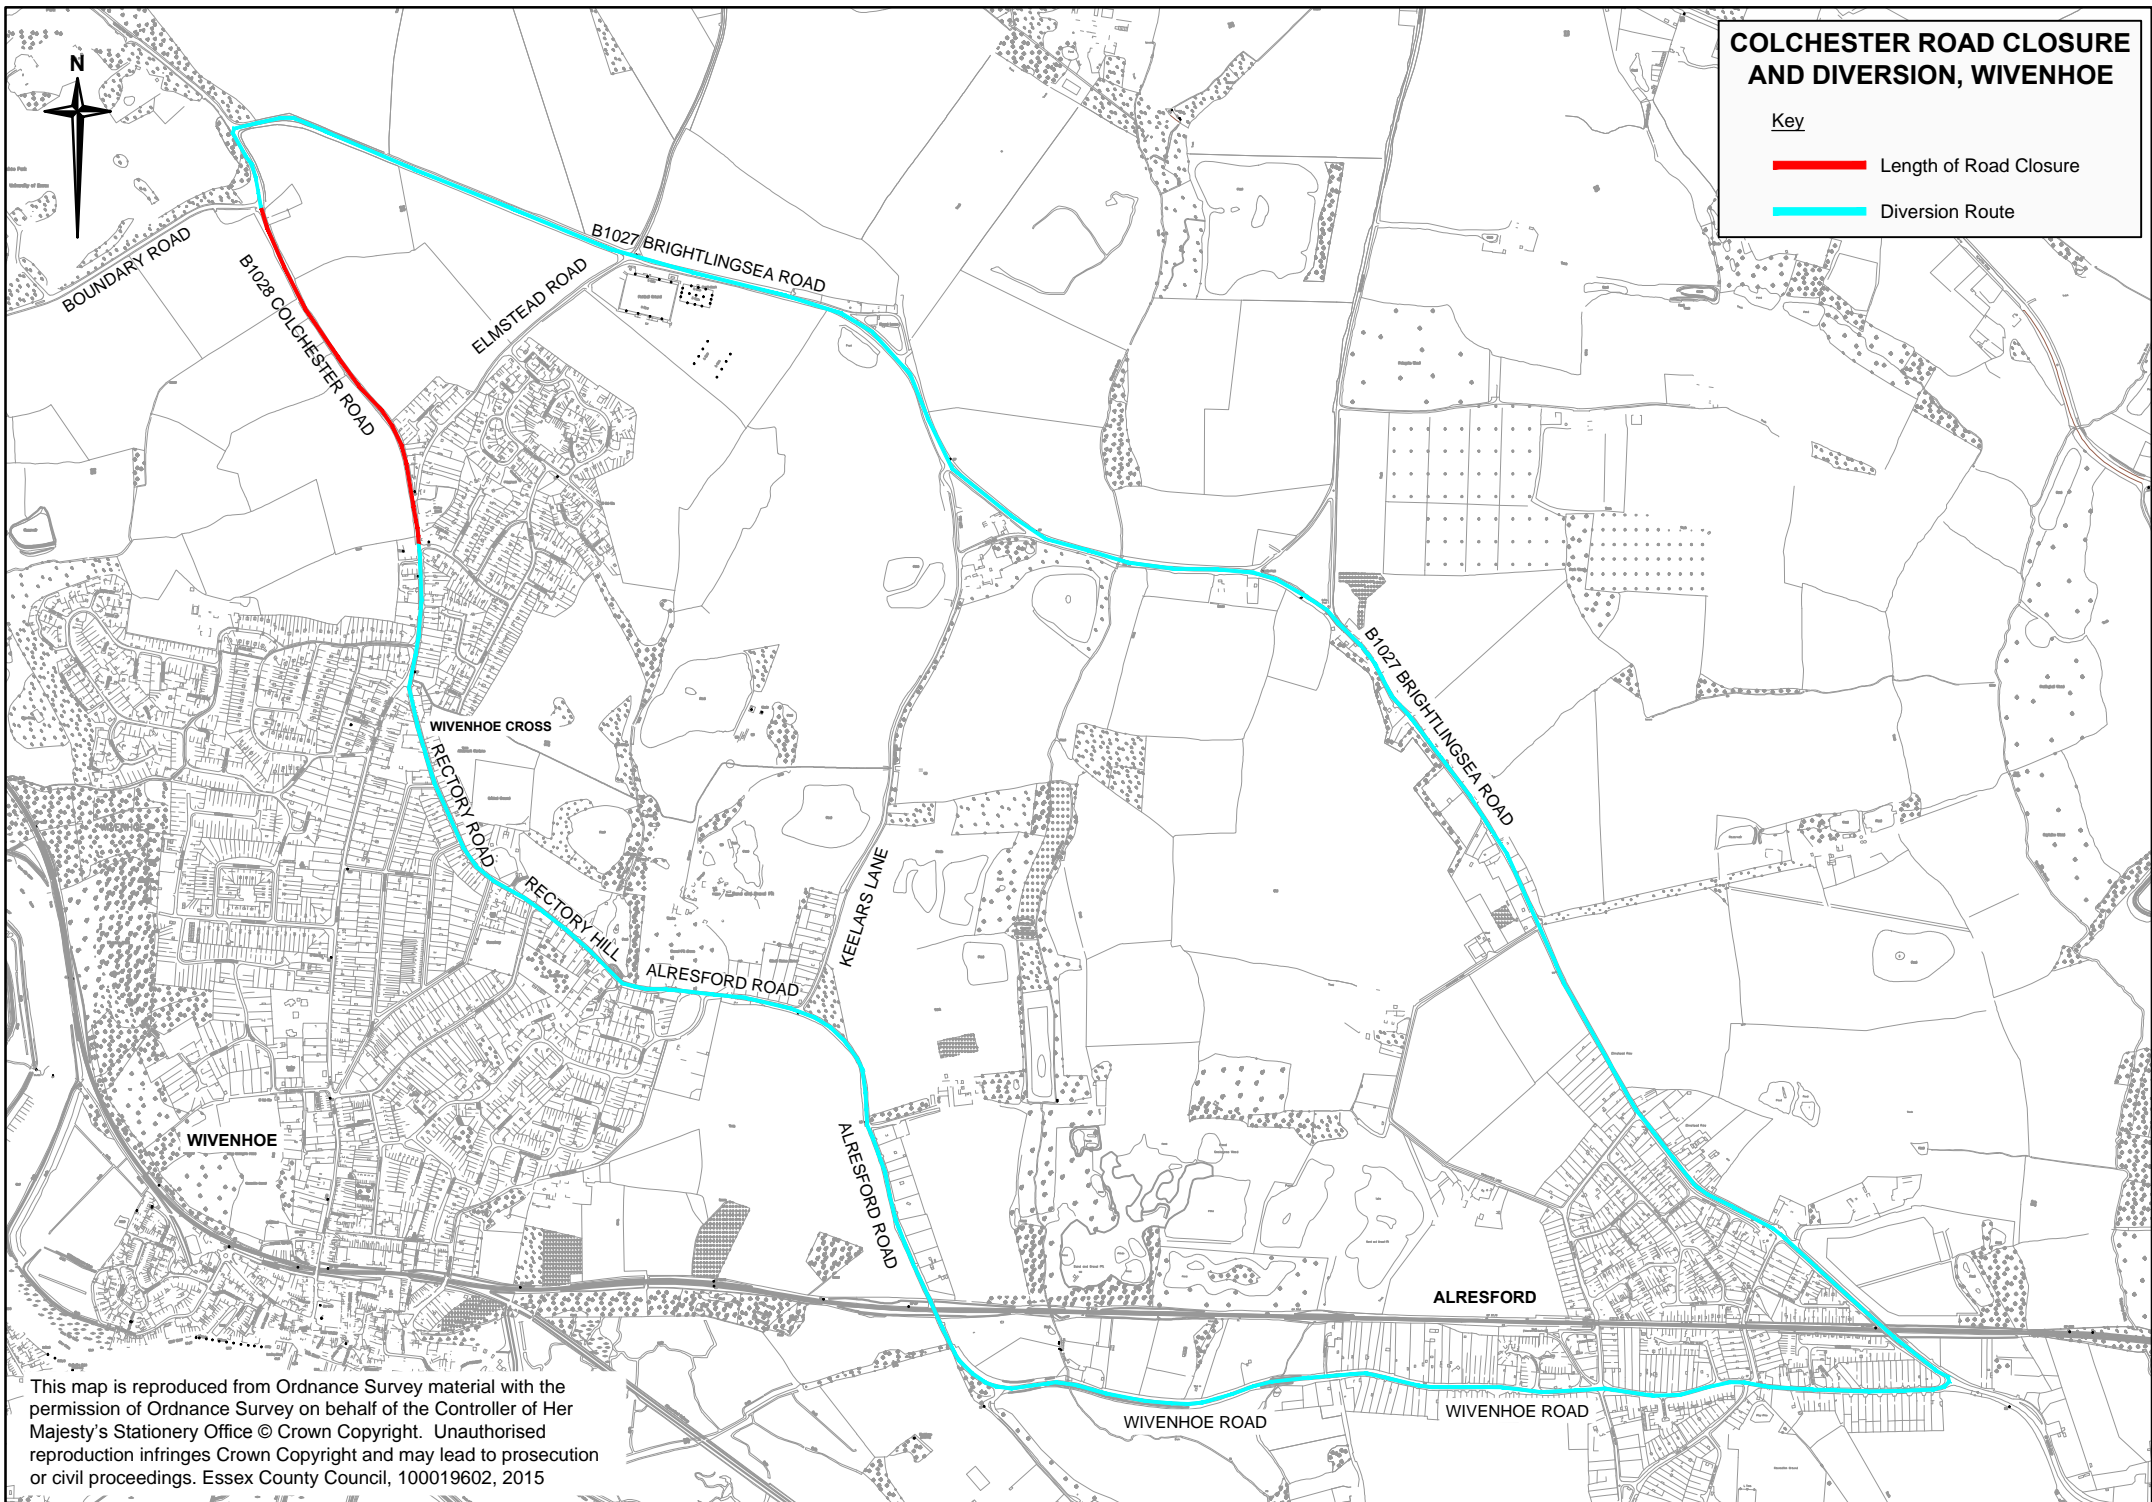

COLCHESTER ROAD CLOSURE AND DIVERSION, WIVENHOE

Key

-  Length of Road Closure
-  Diversion Route

This map is reproduced from Ordnance Survey material with the permission of Ordnance Survey on behalf of the Controller of Her Majesty's Stationery Office © Crown Copyright. Unauthorised reproduction infringes Crown Copyright and may lead to prosecution or civil proceedings. Essex County Council, 100019602, 2015